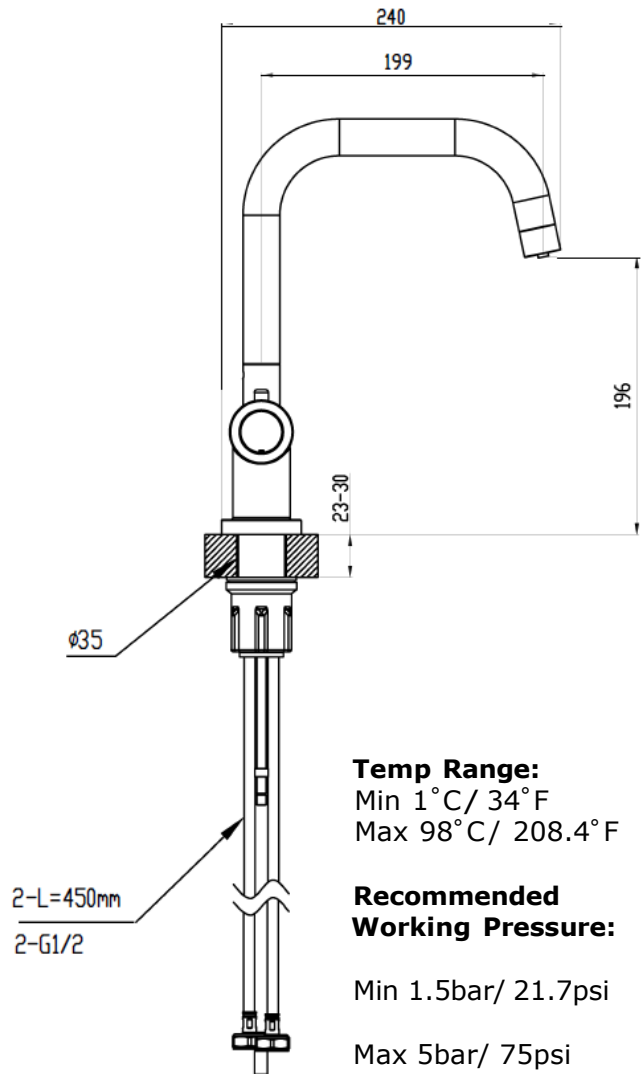

# Specification: TF-3in1-

- 3-in-1 System
- 1/4 turn ceramic disc flow control
- Limescale Filter
- Flexible connections

**Temp Range:**  
Min 1°C / 34°F  
Max 98°C / 208.4°F

**Recommended Working Pressure:**

Min 1.5bar / 21.7psi

Max 5bar / 75psi

**Available Finishes:**

- Chrome
- Black
- Brushed Nickel