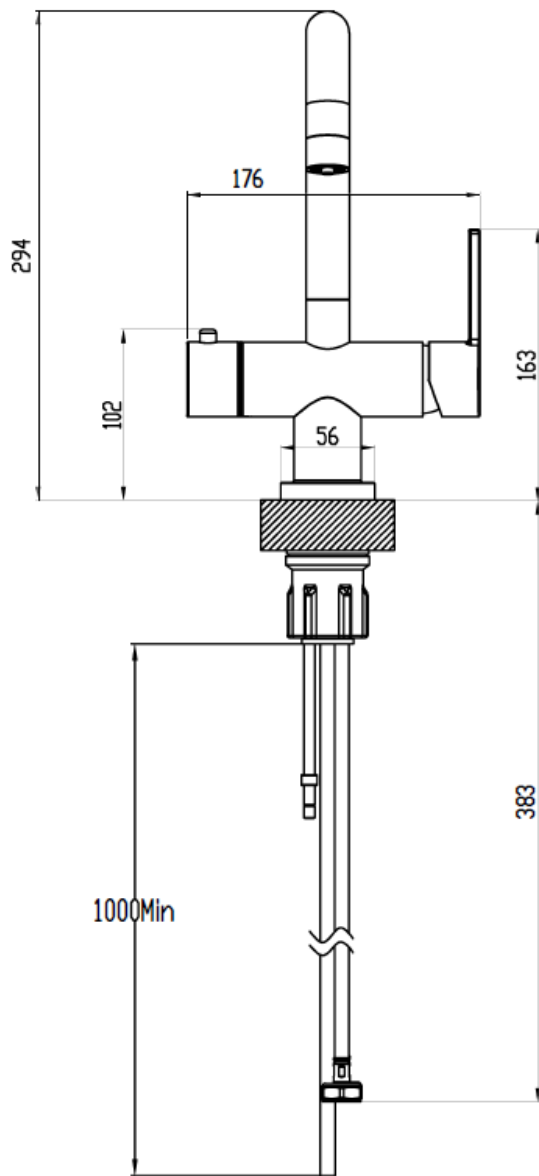

# Specification: TF-3in1-

- 3-in-1 System
- 1/4 turn ceramic disc flow control
- Limescale Filter
- Flexible connections

**Temp Range:**  
Min 1°C / 34°F  
Max 98°C / 208.4°F

**Recommended Working Pressure:**

Min 1.5bar / 21.7psi

Max 5bar / 75psi

**Available Finishes:**

- Chrome
- Black
- Brushed Nickel