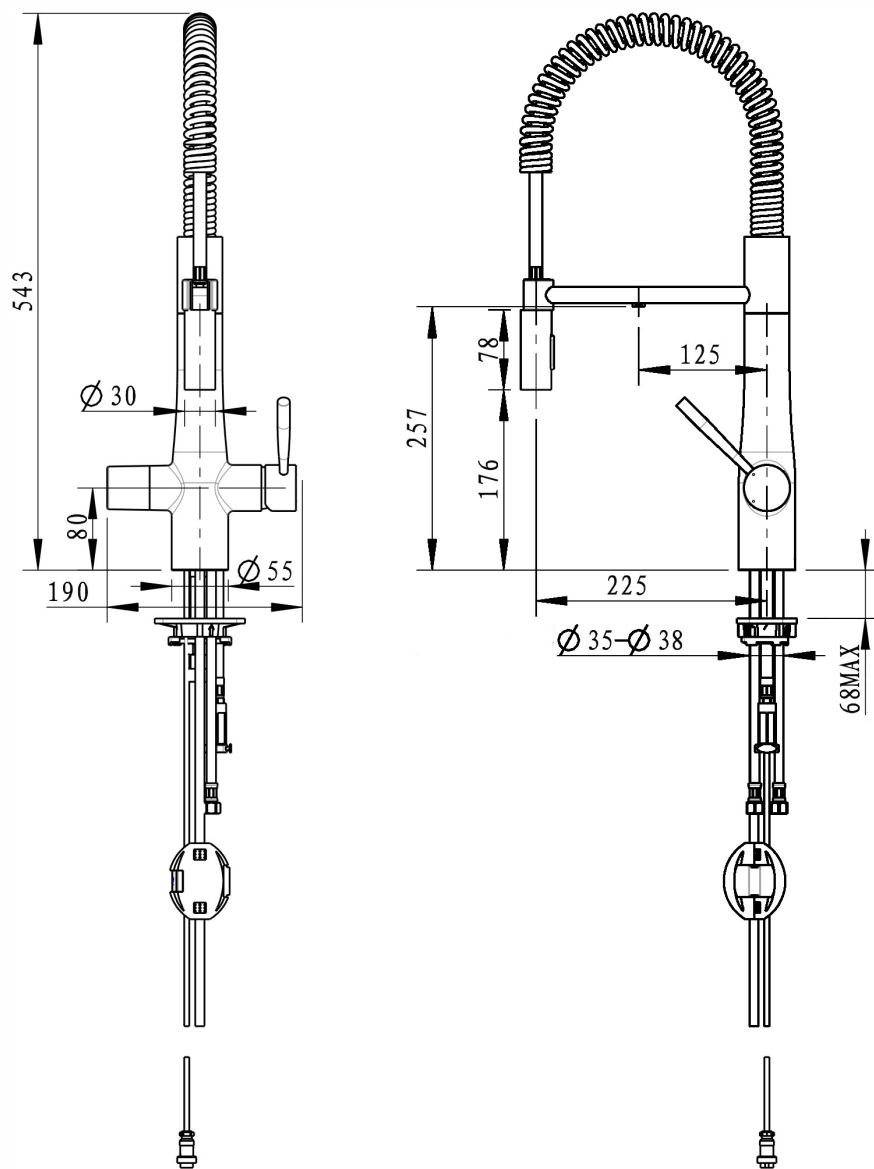

Specification: TF-KT-HYBRID

- 4 in 1 System
- LED Touch Control
- Flexible connections
- Pull out spray head

Temp Range:
Min 1°C / 34°F
Max 98°C / 185°F

Recommended Working Pressure:
Min 1bar / 15psi
Max 5bar / 75psi